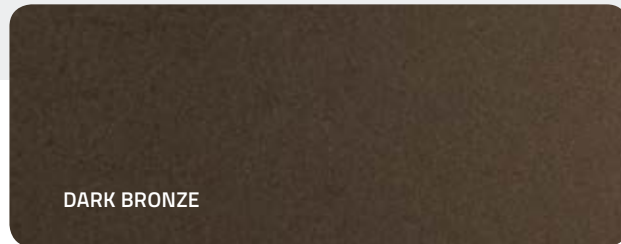

FINISHES

COLORS

for windows, doors and sliding systems

ViewScapes profiles can be varnished in a thousand colors: from any RAL color to particular rough finishes. Touch the surface and enjoy a unique, multi-sensory experience. Our paintings are long lasting and resist to sun rays, sudden changes in temperature, scratches and external aggressive agents. Finishes can inspire an incredibly modern aesthetic taste: from matte, textured, to natural and anodized. Option to decide different colors outside and inside.

For particular projects we provide seaside treatment, tested to help painting to resist to particular weather conditions.

In order to provide more durable and high quality finishes, we offer the following selection of colors as standard.

AAMA 2604

Selected painted finishes

DARK BRONZE

ESPRESSO

VERDE RUSTICO

COPPER

MARRONE RUSTICO

CORTEN

SMOKE

GRIGIO RUSTICO

COLORS

AAMA Class I Selected anodized finish

FINISHES

COLORS

wooden effects paint

Special paint wooden effects combine the strength of aluminum with the warmness of wood, forgetting any maintenance the wood may need.